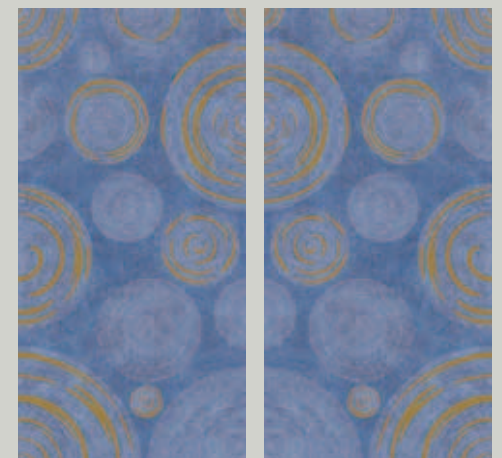

Thickness (inches)	¼
--------------------	---

Dimensione (mm)	1620 × 3240
-----------------	-------------

Spessore (mm)	6
---------------	---

Aegean Blue - Decorations

Bookmatch

HL04 Aegean Blue Stardust

HL04 Aegean Blue Sunshine