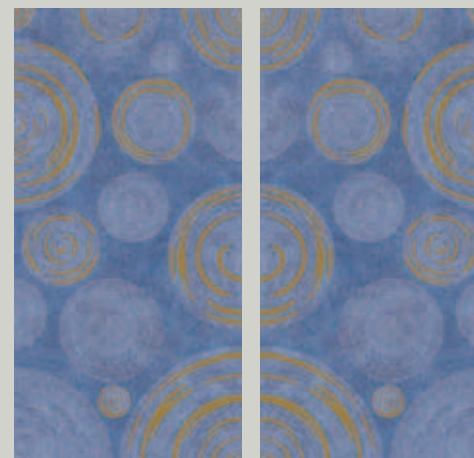

Thickness (inches)	¼
--------------------	---

Dimensione (mm)	1620 × 3240
-----------------	-------------

Spessore (mm)	6
---------------	---

Aegean Blue - Decorations

Bookmatch

HL04 Aegean Blue Stardust

HL04 Aegean Blue Sunshine