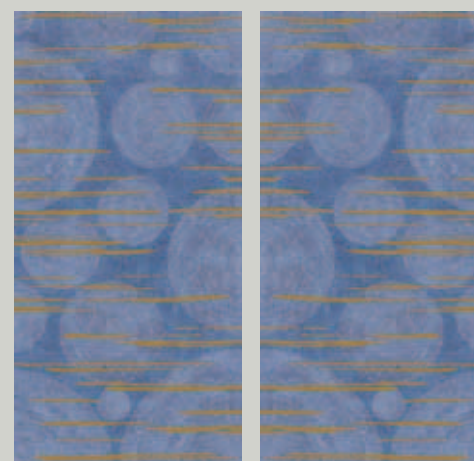

Thickness (inches)	¼
--------------------	---

Dimensione (mm)	1620 × 3240
-----------------	-------------

Spessore (mm)	6
---------------	---

Aegean Blue - Decorations

Bookmatch

HL04 Aegean Blue Stardust

HL04 Aegean Blue Sunshine