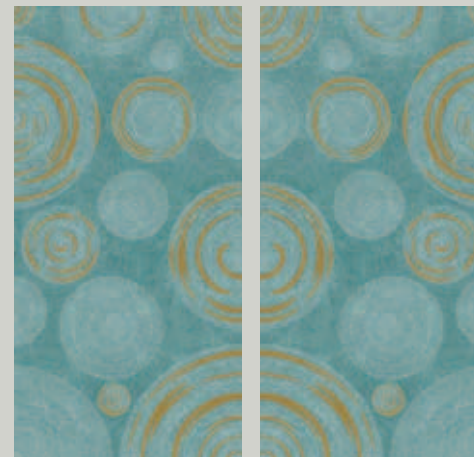

ns

Andaman Emerald

Irregular tiles that combine to compose a unique chromatic depth, like drops in an emerald sea: to allow yourself the luxury of a daily escape.

Tessere irregolari che si uniscono per comporre una profondità cromatica unica, come gocce in un mare color smeraldo: per concedersi il lusso di un'evasione quotidiana.

Size (inches)	63½" × 127½"
---------------	--------------

Thickness (inches)	¼
--------------------	---

Dimensione (mm)	1620 × 3240
-----------------	-------------

Spessore (mm)	6
---------------	---

Andaman Emerald - Decorations

Bookmatch

HL03 Andaman Emerald Stardust

HL03 Andaman Emerald Sunshine

HL03 Andaman Emerald Sunset

Golden Hotel & SPA

Aegean Blue

The charm of Mediterranean aesthetics is renewed in a multi-faceted shade of blue, which encompasses and embodies vibrant shades suspended between the sky and the sea.