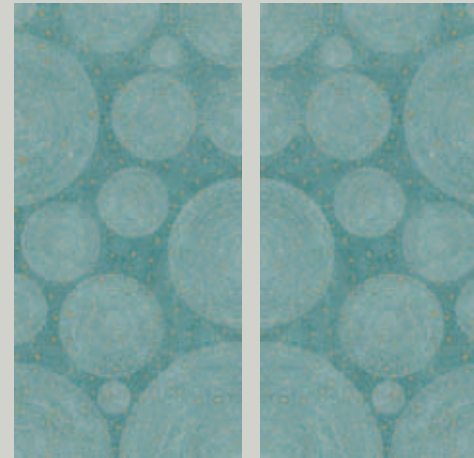

ns

Andaman Emerald

Irregular tiles that combine to compose a unique chromatic depth, like drops in an emerald sea: to allow yourself the luxury of a daily escape.

Tessere irregolari che si uniscono per comporre una profondità cromatica unica, come gocce in un mare color smeraldo: per concedersi il lusso di un'evasione quotidiana.

Size (inches)	63½" × 127½"
---------------	--------------

Thickness (inches)	¼
--------------------	---

Dimensione (mm)	1620 × 3240
-----------------	-------------

Spessore (mm)	6
---------------	---

Andaman Emerald - Decorations

Bookmatch

HL03 Andaman Emerald Stardust

HL03 Andaman Emerald Sunshine

HL03 Andaman Emerald Sunset

Golden Hotel & SPA

Aegean Blue

The charm of Mediterranean aesthetics is renewed in a multi-faceted shade of blue, which encompasses and embodies vibrant shades suspended between the sky and the sea.