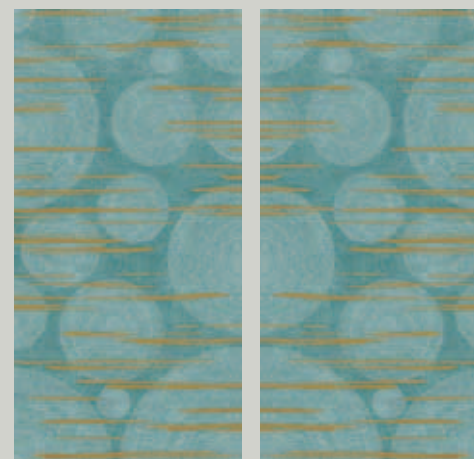

ns

Andaman Emerald

Irregular tiles that combine to compose a unique chromatic depth, like drops in an emerald sea: to allow yourself the luxury of a daily escape.

Tessere irregolari che si uniscono per comporre una profondità cromatica unica, come gocce in un mare color smeraldo: per concedersi il lusso di un'evasione quotidiana.

Size (inches)	63½" × 127½"
---------------	--------------

Thickness (inches)	¼
--------------------	---

Dimensione (mm)	1620 × 3240
-----------------	-------------

Spessore (mm)	6
---------------	---

Andaman Emerald - Decorations

Bookmatch

HL03 Andaman Emerald Stardust

HL03 Andaman Emerald Sunshine

HL03 Andaman Emerald Sunset

Golden Hotel & SPA

Aegean Blue

The charm of Mediterranean aesthetics is renewed in a multi-faceted shade of blue, which encompasses and embodies vibrant shades suspended between the sky and the sea.