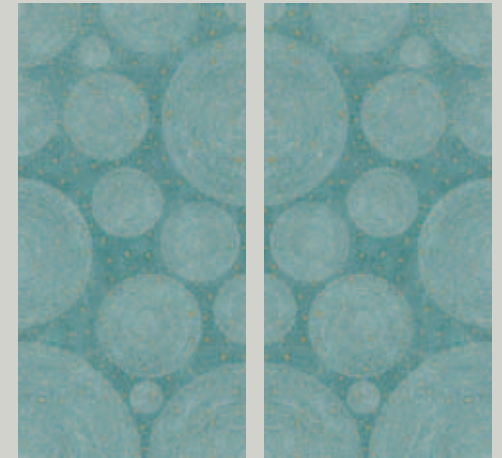

ns

Andaman Emerald

Irregular tiles that combine to compose a unique chromatic depth, like drops in an emerald sea: to allow yourself the luxury of a daily escape.

Tessere irregolari che si uniscono per comporre una profondità cromatica unica, come gocce in un mare color smeraldo: per concedersi il lusso di un'evasione quotidiana.

Size (inches)	63½" × 127½"
---------------	--------------

Thickness (inches)	¼
--------------------	---

Dimensione (mm)	1620 × 3240
-----------------	-------------

Spessore (mm)	6
---------------	---

Andaman Emerald - Decorations

Bookmatch

HL03 Andaman Emerald Stardust

HL03 Andaman Emerald Sunshine

HL03 Andaman Emerald Sunset

Golden Hotel & SPA

Aegean Blue

The charm of Mediterranean aesthetics is renewed in a multi-faceted shade of blue, which encompasses and embodies vibrant shades suspended between the sky and the sea.