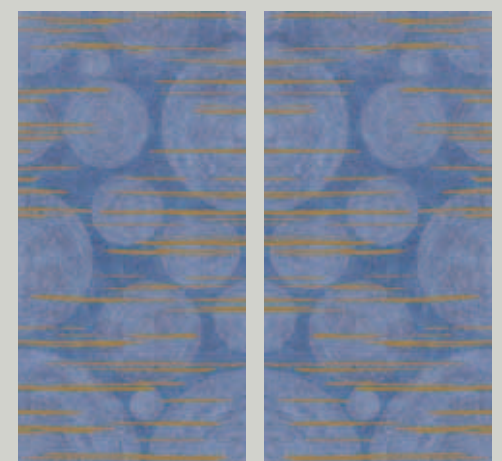

Aegean Blue

The charm of Mediterranean aesthetics is renewed in a multi-faceted shade of blue, which encompasses and embodies vibrant shades suspended between the sky and the sea.

Il fascino dell'estetica mediterranea si rinnova in una tonalità di blu sfaccettata, che comprende e racchiude in sé sfumature vibranti, sospese tra cielo e mare.

Size (inches)	63½" × 127½"

Thickness (inches)	¼

Dimensione (mm)	1620 × 3240

Spessore (mm)	6

Aegean Blue - Decorations

Bookmatch