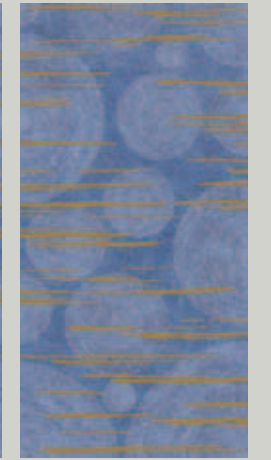

Bookmatch

HL03 Andaman Emerald Stardust

HL03 Andaman Emerald Sunshine

HL03 Andaman Emerald Sunset

Golden Hotel & SPA

Aegean Blue

The charm of Mediterranean aesthetics is renewed in a multi-faceted shade of blue, which encompasses and embodies vibrant shades suspended between the sky and the sea.