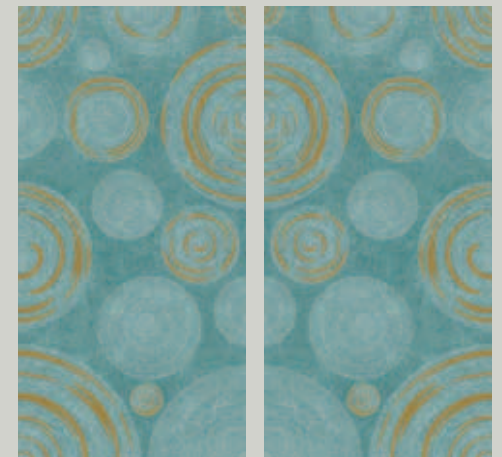

ns

Andaman Emerald

Irregular tiles that combine to compose a unique chromatic depth, like drops in an emerald sea: to allow yourself the luxury of a daily escape.

Tessere irregolari che si uniscono per comporre una profondità cromatica unica, come gocce in un mare color smeraldo: per concedersi il lusso di un'evasione quotidiana.

Size (inches)	63½" × 127½"
---------------	--------------

Thickness (inches)	¼
--------------------	---

Dimensione (mm)	1620 × 3240
-----------------	-------------

Spessore (mm)	6
---------------	---

Andaman Emerald - Decorations

Bookmatch

HL03 Andaman Emerald Stardust

HL03 Andaman Emerald Sunshine

HL03 Andaman Emerald Sunset

Golden Hotel & SPA

Aegean Blue

The charm of Mediterranean aesthetics is renewed in a multi-faceted shade of blue, which encompasses and embodies vibrant shades suspended between the sky and the sea.