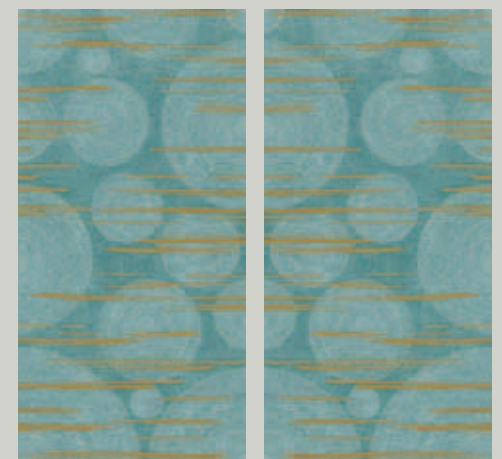

Bookmatch

HL03 Andaman Emerald Stardust

HL03 Andaman Emerald Sunshine

HL03 Andaman Emerald Sunset

Golden Hotel & SPA

Aegean Blue

The charm of Mediterranean aesthetics is renewed in a multi-faceted shade of blue, which encompasses and embodies vibrant shades suspended between the sky and the sea.